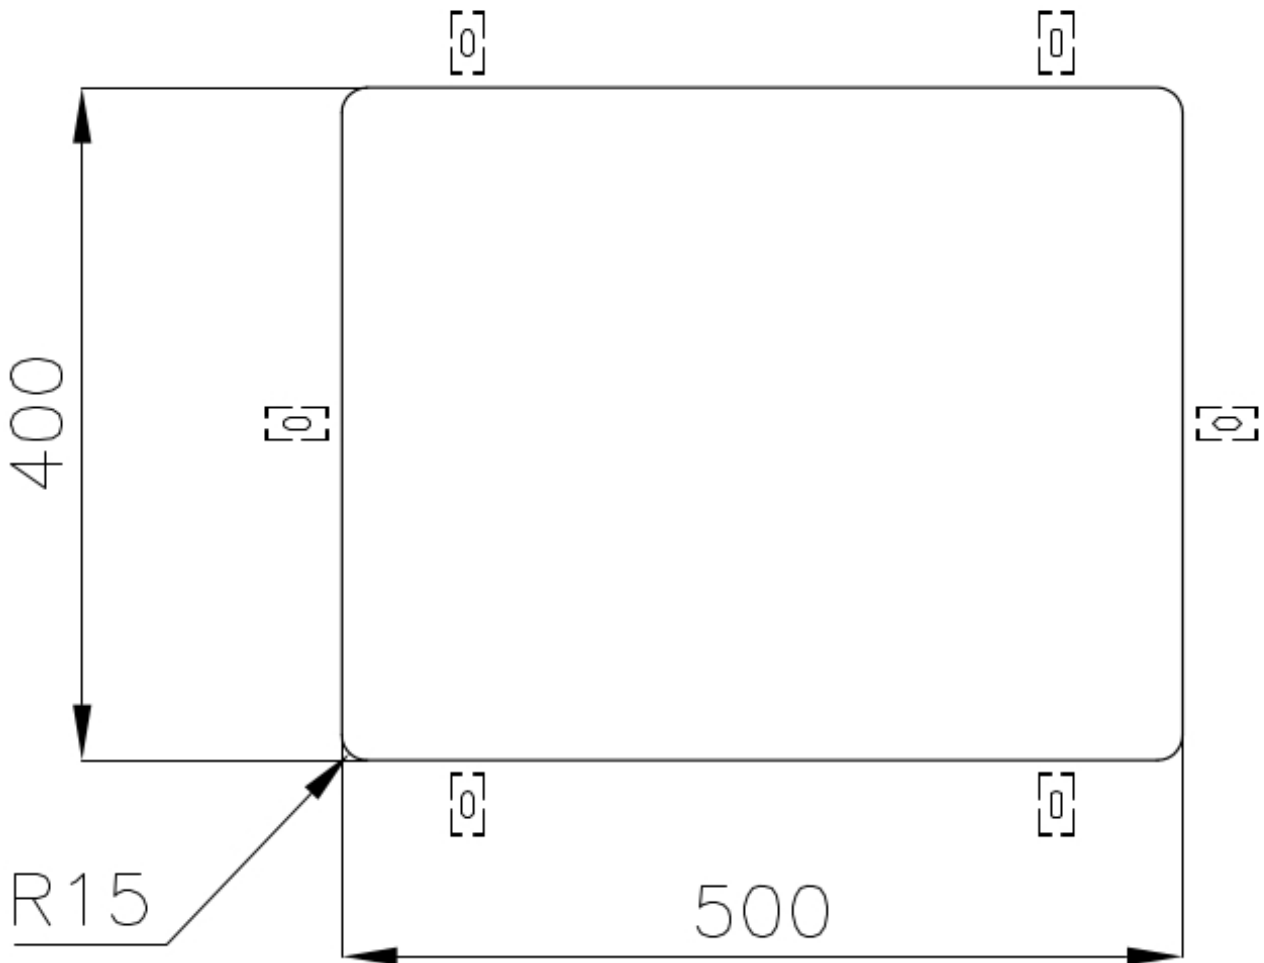

Texture Foster brushed

Base 60 cm

Dimensions 540 x 440 mm

Standard fittings Fixing hooks, gasket, drain, overflow and siphon, boxed packing

Mixer holes No standard holes

Built-in hole [View technical data sheet](#)

Drainer No

Width 54 cm

Bowl dimension 500 x 400 mm

Number of bowls 1 bowl

Waste fitting 3,5" drain

FEATURES

Basket 3,5" waste fitting The drain is equipped with a large 3.5" drain, with the practical basket cap that prevents the discharge of solid parts.

High thickness 1mm thick steel. A significant thickness, which guarantees the maximum sturdiness and durability.

Perimetral overflow The overflow is always a security on the Foster sinks that prevents the overflow of water in case of oversights. The perimeter drain solution improves aesthetics thanks to its square and essential shape.

Small radius Bowls with squared shapes with a modern design and an increased capacity, for a minimal aesthetics connected with an extreme practicality.

TECHNICAL DATA

Cut out size
Dimensioni per foratura top